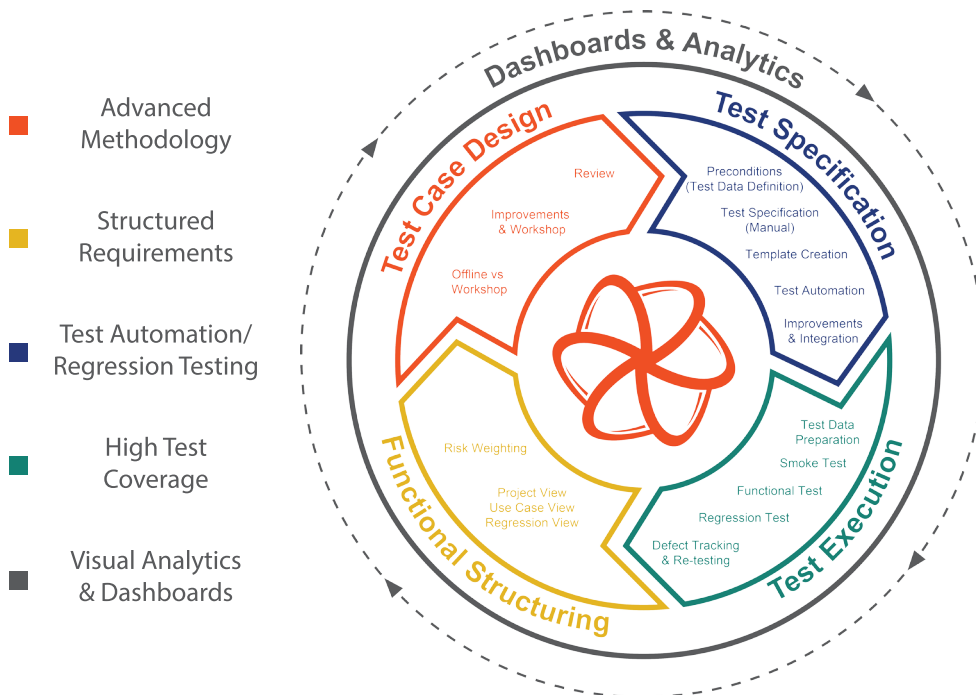

Software Agile Testing (SWAT)

Onsite Testing

At Your Location
When You Need Us

Nearshore Testing

Sixsentix Serbia or Close to You

Blended Services Testing

The Sixsentix Difference

Flexibility & Scalability
Keep Pace with Technology

Reduced Test Maintenance
Up to 50% Cost Reduction

Minimized Business Risk
Rapid Time-to-Market

Passionate
Global Team

Deep Technical
QA Expertise

Superior
Methodology

When & Where
You Need Us

Our Offices

Zurich, Switzerland
Headquarters