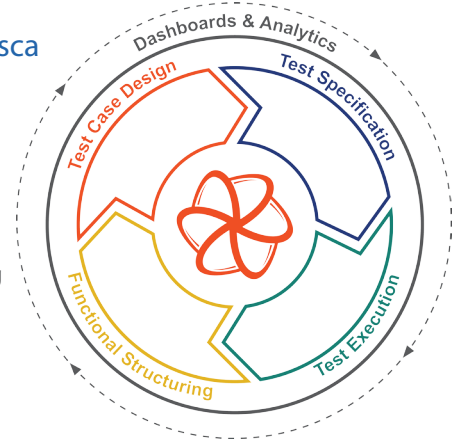

Tosca Testsuite - Tailored Implementation Services

As a leading partner of [Tricentis](#) and with a highly skilled Sixsentix Team, we enable your company to get the maximum value from [Tricentis Tosca Testsuite](#) at each stage of the software testing process. Whether you need assistance in creating test cases, optimizing your processes, or automating tests, our experts offer the services and **QA visual analytics and dashboards** you need to accelerate your business.

We provide assistance in **test case methodology, customized technical controls steering technologies and test data analysis**. We also offer **complete test center services**, which allow you to outsource your projects either partially or completely to Sixsentix.

Software Agile Testing with Tosca

- Advanced Methodology
- Structured Requirements
- Test Automation/Regression Testing
- High Test Coverage
- Visual Analytics & Dashboards

The Sixsentix Difference

QA Dashboards Tools Installation Results Regression Customer Extensions
 Training Process **Tosca Implementation** Source Mobile Quality
 Integrations Functional Requirements Optimization Automation Team
 Risk-Based Test Management System Consulting Coverage Roll-out